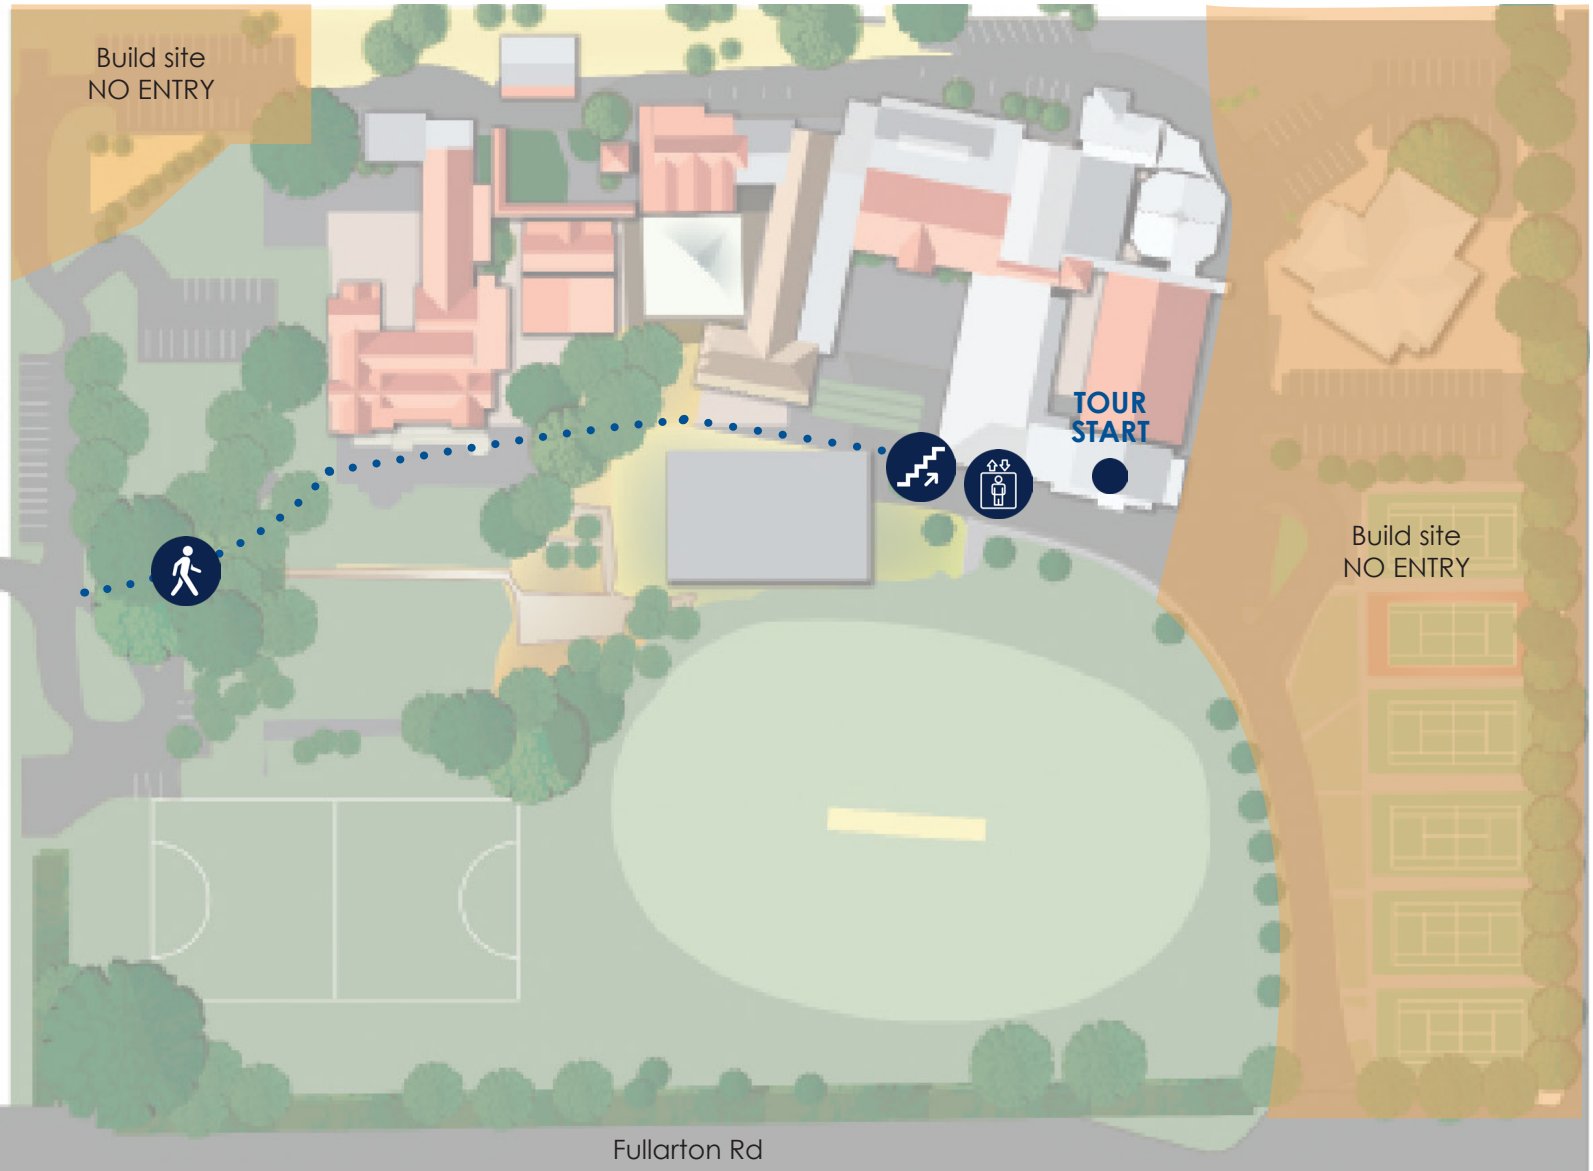

MERCEDES COLLEGE

College Tours

Parking on-site is extremely limited.

For this event visitors are welcome to park in the Kiss and Drop zone as well as available parks until full.

ENTRANCE

We recommend that visitors allow extra time for entry in case of on-street parking.

Delamere Ave

< City

Build site
NO ENTRY

TOUR START

Build site
NO ENTRY

Fullarton Rd